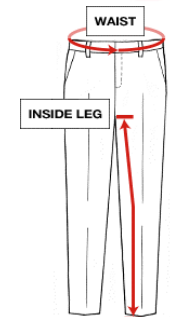

RIDING CLOTHING SIZE GUIDE

TROUSERS - Measurements are based on waist size and full length of the leg.
The waist size is usually the best guide for the correct size because the trousers are tucked into boots.

HOW TO MEASURE

Hand Length:
From tip of middle finger to
base of palm before wrist

Palm Width:
Flat, from crook of thumb to
outer edge of palm

a.) Length b.) Width/Waist

CASUAL CLOTHING SIZE GUIDE

ITEM	AGE GUIDE	Length (Inches)	Width (Inches)	Length (cm)	Width (cm)
CHILDRENS					
XS Hoodie	3-4 years	43	17	39	15.5
S Hoodie	5-6 years	43	17	41	16
M Hoodie	7-8 years	51	20	43	17
L Hoodie	9-11 years	56	22	47	18.5
XL Hoodie	12-13 years	64	25	49	19
<hr/>					
XS T-shirt	3-4 years	44	17.5	37	14.5
S T-shirt	5-6 years	47	18.5	39	15.5
M T-shirt	7-8 years	52	21	43	17
L T-shirt	9-11 years	56	22	44	17.5
XL T-shirt	12-13 years	64	25	47	18.5
<hr/>					
ADULTS					
S Hoodie	N/A	61	24	52	21
M Hoodie	N/A	66	26	56	22
L Hoodie	N/A	66	26	60	23.5
XL Hoodie	N/A	66	26	62	24
<hr/>					
S T-shirt	N/A	65	25.5	46	18
M T-shirt	N/A	70	27.5	50	19.5
L T-shirt	N/A	70	27.5	53	21
XL T-shirt	N/A	71	28	57	22.5