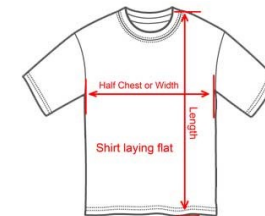

RIDING CLOTHING SIZE GUIDE

TROUSERS - Measurements are based on waist size and full length of the leg.
The waist size is usually the best guide for the correct size because the trousers are tucked into boots.

HOW TO MEASURE

Hand Length:
From tip of middle finger to
base of palm before wrist

Palm Width:
Flat, from crook of thumb to
outer edge of palm

a.) Length b.) Width/Waist

CASUAL CLOTHING SIZE GUIDE

ITEM	AGE GUIDE	Length (Inches)	Width (Inches)	Length (cm)	Width (cm)
CHILDRENS					
XS Hoodie	3-4 years	43	17	39	15.5
S Hoodie	5-6 years	43	17	41	16
M Hoodie	7-8 years	51	20	43	17
L Hoodie	9-11 years	56	22	47	18.5
XL Hoodie	12-13 years	64	25	49	19
<hr/>					
XS T-shirt	3-4 years	44	17.5	37	14.5
S T-shirt	5-6 years	47	18.5	39	15.5
M T-shirt	7-8 years	52	21	43	17
L T-shirt	9-11 years	56	22	44	17.5
XL T-shirt	12-13 years	64	25	47	18.5
<hr/>					
ADULTS					
S Hoodie	N/A	61	24	52	21
M Hoodie	N/A	66	26	56	22
L Hoodie	N/A	66	26	60	23.5
XL Hoodie	N/A	66	26	62	24
<hr/>					
S T-shirt	N/A	65	25.5	46	18
M T-shirt	N/A	70	27.5	50	19.5
L T-shirt	N/A	70	27.5	53	21
XL T-shirt	N/A	71	28	57	22.5