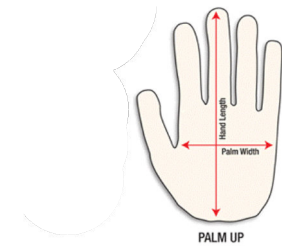

RIDING CLOTHING SIZE GUIDE

TROUSERS - Measurements are based on waist size and full length of the leg.
The waist size is usually the best guide for the correct size because the trousers are tucked into boots.

ITEM	AGE GUIDE	Length (Inches)	Width (Inches)	Length (cm)	Width (cm)
XXS Gloves	3-4 years	6.5	2.5	16	6
XS Gloves	4-5 years	6.6	2.8	17	7
S Gloves	5-6 years	6.6	3	17	7.5
M Gloves	6-7 years	7	3.5	18	8
L Gloves	8-9 years	7	3.5	18	8
XL Gloves	9-11 years	8	3.5	19	9
XXL Gloves	12-13 years	8	3.5	19	9
XS Over-shirt	3-4 years	19	13	48	33
S Over-shirt	4-5 years	21	15	53	38
M Over-shirt	6-7 years	22	16	56	41
L Over-shirt	8-9 years	22	17	56	43
XL Over-shirt	9-11 years	23	18.5	59	47
XXL Over-shirt	12-13 years	24	19	61	48
XS Jersey	3-4 years	20	15	51	38
S Jersey	4-5 years	21	16	53	41
M Jersey	6-7 years	22	17	56	43
L Jersey/ XL Jersey	8-9 years	22.5	18	57	46
XXL Jersey	9-11 years	24	18	61	57
	12-13 years	25	19	64	48
16" Trousers	3-4 years	15	16	40	41
18" Trousers	4-5 years	16.5	18	42	57
20" Trousers	5-6 years	19.5	20	50	51
22" Trousers	6-7 years	20.5	22	53	56
24" Trousers	8-9 years	22	24	56	60
26" Trousers	9-11 years	23.5	26	60	66
28" Trousers	12-13 years	23.5	28	60	71

HOW TO MEASURE

Hand Length:
From tip of middle finger to
base of palm before wrist

Palm Width:
Flat, from crook of thumb to
outer edge of palm